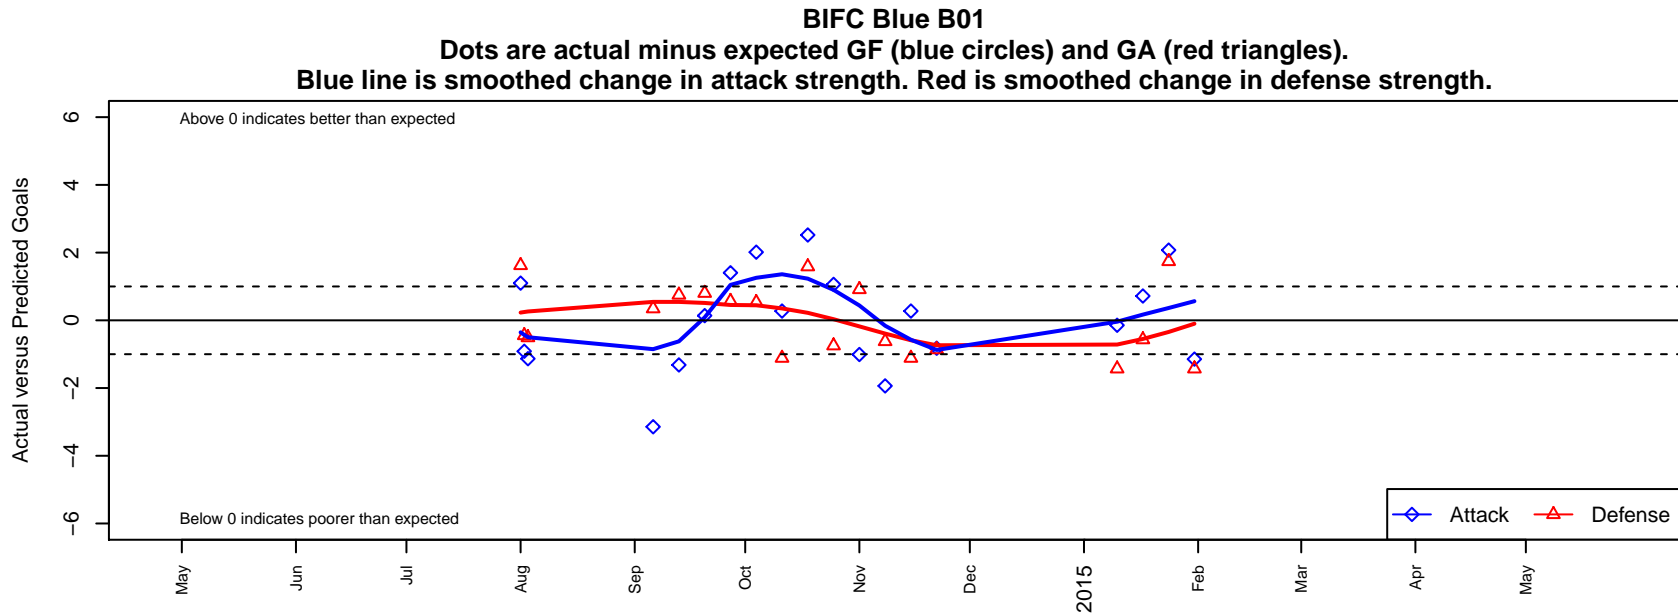

BIFC Blue B01

Bainbridge Island FC
Bainbridge Island, WA
B01 total strength=765
attack=1.15 defense=0.69
fall league = NPSL B13D3
notes= Campeau 2013

alt names used:
BIFC B'01
BIFC 01 Blue
BIFC 01 Blue

Venues played:
2014 Dungeness Cup BU13
2014 NPSL B13D3
2014 Founders Cup B01

**attack and defense variance (black dot)
relative to other teams
and top 10 in region**

**attack and defense rating
relative to others at age
and all opponents in last 13 months**

Performance relative to 13 month average