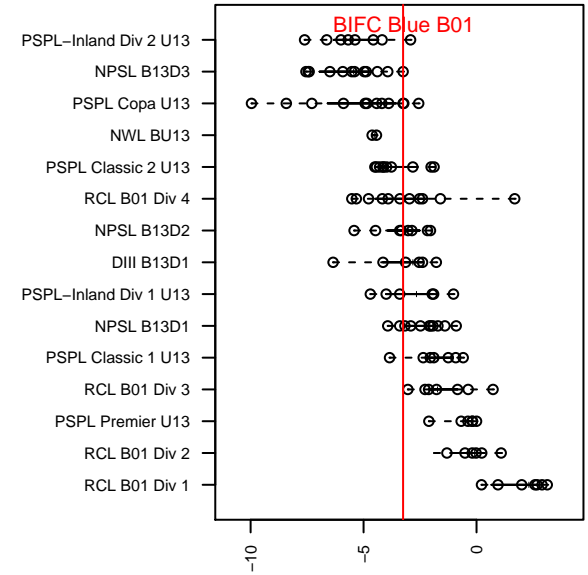

BIFC Blue B01

Bainbridge Island FC
Bainbridge Island, WA
B01 total strength=765
attack=1.15 defense=0.69
fall league = NPSL B13D3
notes= Campeau 2013

alt names used:
BIFC B'01
BIFC 01 Blue
BIFC 01 Blue

Venues played:
2014 Dungeness Cup BU13
2014 NPSL B13D3
2014 Founders Cup B01

**attack and defense variance (black dot)
relative to other teams
and top 10 in region**

**attack and defense rating
relative to others at age
and all opponents in last 13 months**

Performance relative to 13 month average